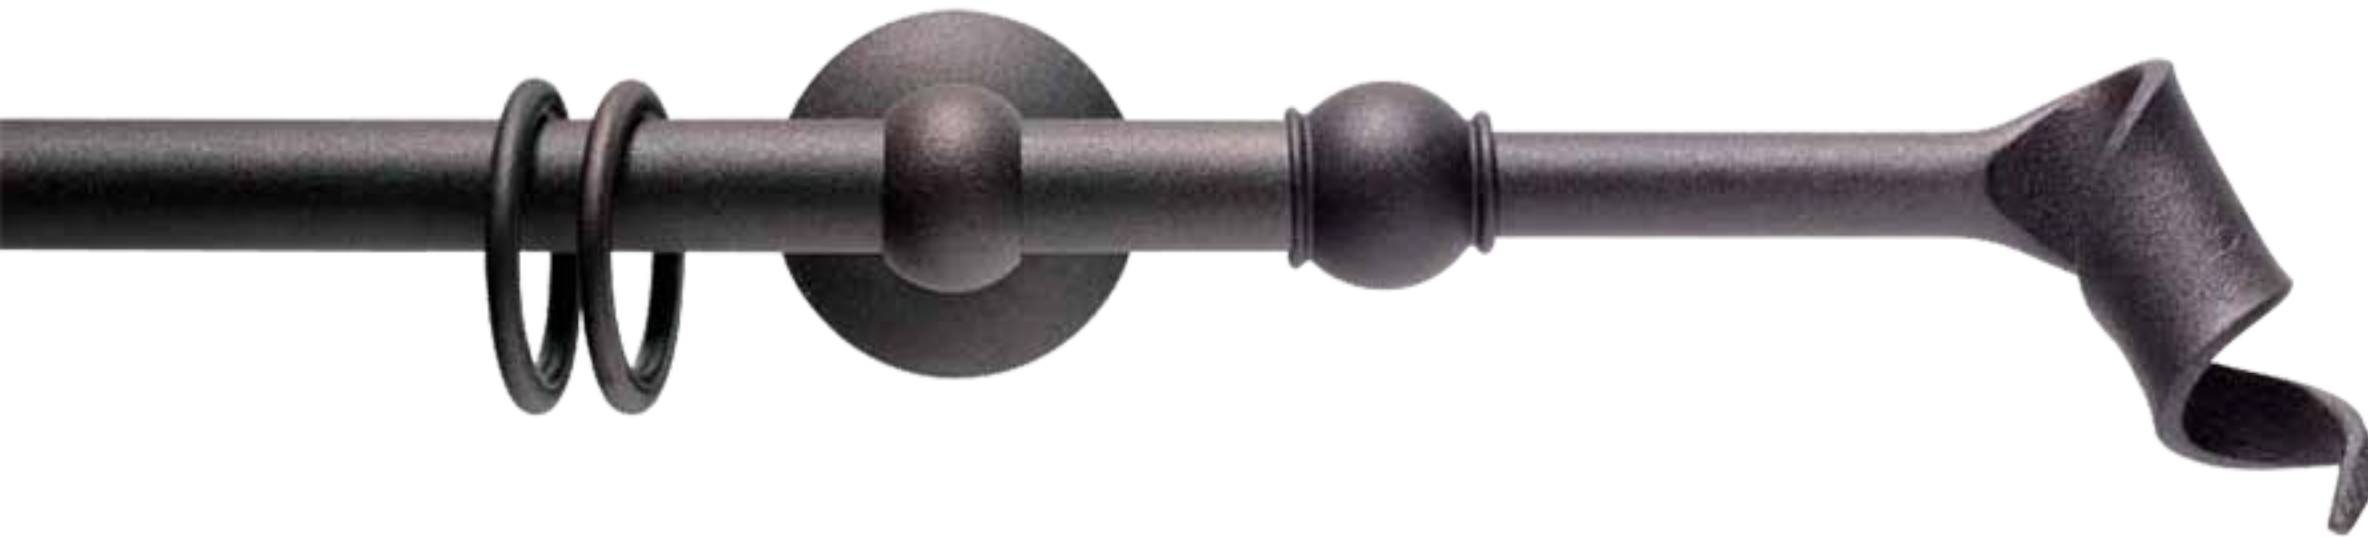

Zoe cod. FB167

Ø 16 mm strappo
Ø 20 mm strappo e tirocorda
finitura ferro da 013 a 099
Ø 16 mm handdrawn
Ø 20 mm handdrawn and corded
iron finishes from 013 to 099

Olimpia cod. FB159

Ø 16 mm strappo
Ø 20 mm strappo e tirocorda
finitura ferro da 013 a 099
Ø 16 mm handdrawn
Ø 20 mm handdrawn and corded
iron finishes from 013 to 099